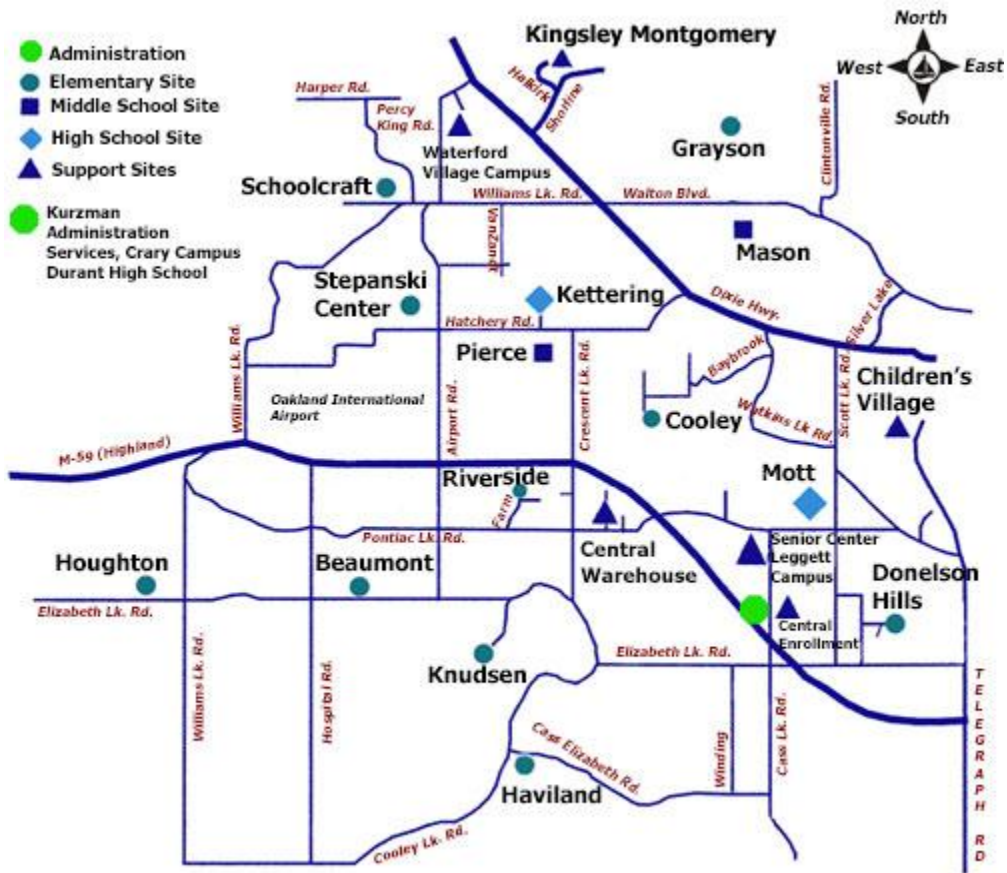

Waterford School District Map

<u>Elementary Sites</u>		<u>Secondary Sites</u>	<u>Other Sites</u>
<u>Beaumont Elementary</u> 6532 Elizabeth Lake Rd. Waterford, Michigan 48327 Janice McCartan, Principal Phone: 248.682.6822 Fax: 248.738.4723	<u>Houghton Elementary</u> 8080 Elizabeth Lake Rd. White Lake, Michigan 48386 Valerie Grimes, Principal Phone: 248.698.9230 Fax: 248.698.9146	<u>Kettering High School</u> 2800 Kettering Dr. Waterford, Michigan 48329 Jeff Frankowiak, Principal Phone: 248.673.1261 Fax: 248.673.1778	<u>Children's Village</u> 1200 N. Telegraph Rd. Pontiac, Michigan 48341 Diane Behrendt, Principal Phone: 248.858.5491 Fax: 248.858.5222
<u>Cooley Elementary</u> 2000 Highfield Street Waterford, Michigan 48329 Michael Batten, Principal Phone: 248.673.0300 Fax: 248.674.6322	<u>Knudsen Elementary</u> 5449 Crescent Rd. Waterford, Michigan 48327 Laura Smith, Principal Phone: 248.682.7300 Fax: 248.738.4711	<u>Mott High School</u> 1151 Scott Lake Rd. Waterford, Michigan 48328 Jason Riggs, Principal Phone: 248.674.4134 Fax: 248.674.2825	<u>Kingsley Montgomery School</u> 4265 Halkirk Waterford, Michigan 48329 John Gregory, Principal Phone: 248.623.9660 Fax: 248.623.9167
<u>Donelson Hills Elementary</u> 2690 Wewoka Waterford, Michigan 48328 Jennifer Davis, Principal Phone: 248.682.9530 Fax: 248.738.4703	<u>Riverside Elementary</u> 5280 Farm Rd. Waterford, Michigan 48327 Suzanne Grambush, Principal Phone: 248.674.0805 Fax: 248.674.7686	<u>Durant High School</u> 501 N. Cass Lake Rd. Waterford, Michigan 48328 Craig Blomquist, Principal Phone: 248.674.3145 Fax: 248.674.6320	<u>Waterford Community Education</u> 501 N. Cass Lake Road Waterford, Michigan 48328 Rhonda Lessel, Associate Director Phone: 248.682.7800 Fax: 248.738.4799
<u>Grayson Elementary</u> 3800 W. Walton Blvd. Waterford, Michigan 48329 Lynn Bigelman, Principal Phone: 248.673.8900 Fax: 248.674.6319	<u>Schoolcraft Elementary</u> 6400 Maceday Dr. Waterford, Michigan 48329 Cheryl Pocius, Principal Phone: 248.623.6211 Fax: 248.623.2635	<u>Mason Middle School</u> 3835 W. Walton Blvd. Waterford, Michigan 48329 Roger Opsommer, Principal Phone: 248.674.2281 Fax: 248.673.3718	<u>Central Enrollment</u> 1150 Scott Lake Road Waterford, Michigan 48328 Phone: 248.681.2076 Fax: 248.681.2193
<u>Haviland Elementary</u> 5305 Cass Elizabeth Rd. Waterford, Michigan 48327 Michelle Sullivan, Principal Phone: 248.682.2620 Fax: 248.738.4798	<u>Stepanski Early Childhood Center</u> 6010 Hatchery Rd. Waterford, Michigan 48329 Cathy Force, Principal Phone: 248.666.9593 Fax: 248.666.8669	<u>Pierce Middle School</u> 5145 Hatchery Rd. Waterford, Michigan 48329 Yvonne Dixon, Principal Phone: 248.674.0331 Fax: 248.674.4222	
<h2><u>Administration Office</u></h2> <p> Waterford School District <i>Kurzman Administration Services</i> Crary Campus 501 N. Cass Lake Road Waterford, Michigan, 48328 Phone: 248.682.7800 </p>			