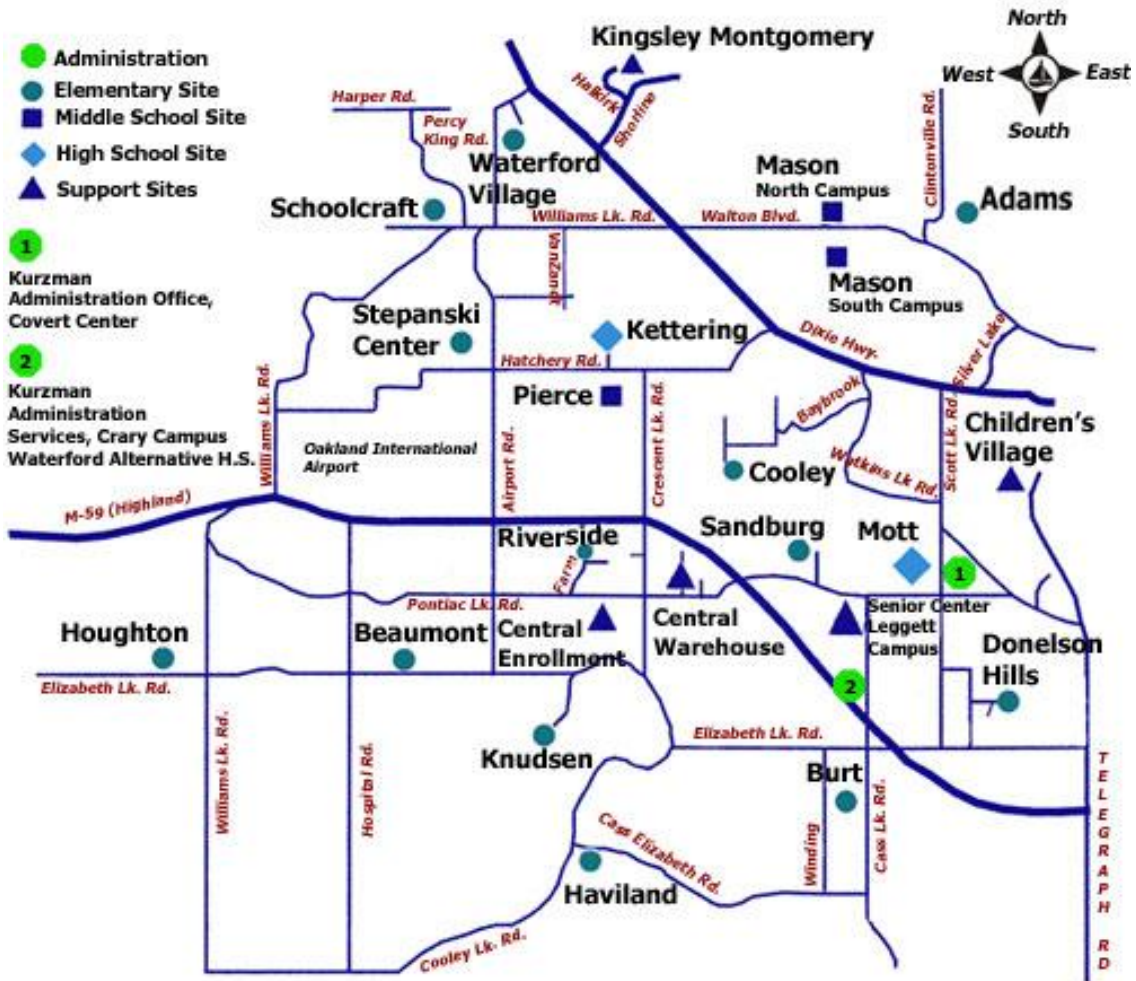

Waterford School District Map

<u>Elementary Sites</u>		<u>Secondary Sites</u>	<u>Other Sites</u>
<p>Adams Elementary 3810 Clintonville Rd. Waterford, Michigan 48329 Lynn Bigelman, Principal Ellen Edwards, Secretary Phone: 248.673.8900 Fax: 248.674.6319</p>	<p>Knudsen Elementary 5449 Crescent Rd. Waterford, Michigan 48327 Laura Smith, Principal Carol Steele, Secretary Phone: 248.682.7300 Fax: 248.738.4711</p>	<p>Kettering High School 2800 Kettering Dr. Waterford, Michigan 48329 Lesley VanSickle, Principal Noreen Lintz, Secretary Phone: 248.673.1261 Fax: 248.673.1778</p>	<p>Children's Village 1200 N. Telegraph Rd. Pontiac, Michigan 48341 Diane Behrendt, Principal Joy Duff, Secretary Phone: 248.858.5491 Fax: 248.858.5222</p>
<p>Beaumont Elementary 6532 Elizabeth Lake Rd. Waterford, Michigan 48327 Janice McCartan, Principal Alicia Nott, Secretary Phone: 248.682.6822 Fax: 248.738.4723</p>	<p>Riverside Elementary 5280 Farm Rd. Waterford, Michigan 48327 Bill Gesaman, Principal Sue Body, Secretary Phone: 248.674.0805 Fax: 248.674.7686</p>	<p>Mott High School 1151 Scott Lake Rd. Waterford, Michigan 48328 Craig Blomquist, Principal Sue Bartle, Secretary Phone: 248.674.4134 Fax: 248.674.2825</p>	<p>Kingsley Montgomery School 4265 Halkirk Waterford, Michigan 48329 Sean Waymaster, Principal Susan Stemple, Secretary Phone: 248.623.9660 Fax: 248.623.9167</p>
<p>Burt Elementary 581 S. Winding Waterford, Michigan 48328 Mary Barghahn, Principal Tracey Slagle, Secretary Phone: 248.682.5110 Fax: 248.738.4726</p>	<p>Sandburg Elementary 1355 Merry Rd. Waterford, Michigan 48328 Steven Garrison, Principal Alice Souden, Secretary Phone: 248.674.0221 Fax: 248.674.1658</p>	<p>Waterford Alternative High School: Crary Campus 501 N. Cass Lake Rd. Waterford, Michigan 48328 Monica Lee, Principal Sandy Butler, Secretary Phone: 248.674.3145 Fax: 248.674.6320</p>	<p>Continuing Education 501 N. Cass Lake Road Waterford, Michigan 48328 Lori Keebaugh, Supervisor Barbara Scheib, Secretary Phone: 248.682.1088 Fax: 248.738.4799</p>
<p>Cooley Elementary 2000 Highfield Street Waterford, Michigan 48329 Sue Walton, Principal Elaine Houston, Secretary Phone: 248.673.0300 Fax: 248.674.6322</p>	<p>Schoolcraft Elementary 6400 Maceday Dr. Waterford, Michigan 48329 Cheryl Pocius, Principal Kim Rabideau, Secretary Phone: 248.623.6211 Fax: 248.623.2635</p>	<p>Mason Middle School - South Campus 3835 W. Walton Blvd. Waterford, Michigan 48329 Cheryl Ellsworth, Principal Julie Meier, Secretary Phone: 248.674.2281 Fax: 248.673.3718</p>	<p>Career & Technical Education 501 N. Cass Lake Road Waterford, Michigan 48328 Lori Keebaugh, Supervisor Connie Rhue, Secretary Phone: 248.682.8457 Fax: 248.738.4799</p>
<p>Donelson Hills Elementary 2690 Wewoka Waterford, Michigan 48328 Karen Gomez, Principal Toni Miller, Secretary Phone: 248.682.9530 Fax: 248.738.4703</p>	<p>Stepanski Early Childhood Center 6010 Hatchery Rd. Waterford, Michigan 48329 Cathy Force, Principal Deb McFarland, Secretary Phone: 248.666.9593 Fax: 248.666.8669</p>	<p>Mason Middle School - North Campus 3800 W. Walton Blvd. Waterford, Michigan 48329 Lyssa Kiley, Secretary Phone: 248.674.0200 Fax: 248.674.6383</p>	<p>Central Enrollment 5195 Pontiac Lake Road Waterford, Michigan 48327 Phone: 248.681.2076 Fax: 248.681.2193</p>
<p>Haviland Elementary 5305 Cass Elizabeth Rd. Waterford, Michigan 48327 Angela Novotny, Principal Patti Chambers, Secretary Phone: 248.682.2620 Fax: 248.738.4798</p>	<p>Waterford Village Elementary 4241 Steffens Street Waterford, Michigan 48329 Valerie Grimes, Principal Judy Hansen, Secretary Phone: 248.623.1091 Fax: 248.623.1186</p>	<p>Pierce Middle School 5145 Hatchery Rd. Waterford, Michigan 48329 Yvonne Dixon, Principal Lesa Dupuis, Secretary Phone: 248.674.0331 Fax: 248.674.4222</p>	
<p>Houghton Elementary 8080 Elizabeth Lake Rd. White Lake, Michigan 48386 Raymond Nester, Principal Roxanne Furlong, Secretary Phone: 248.698.9230 Fax: 248.698.9146</p>	<h2><u>Administration Offices</u></h2> <p>Waterford School District <i>Kurzman Administration Services</i> Crary Campus 501 N. Cass Lake Road Waterford, Michigan, 48328 Phone: 248.682.7800</p>		