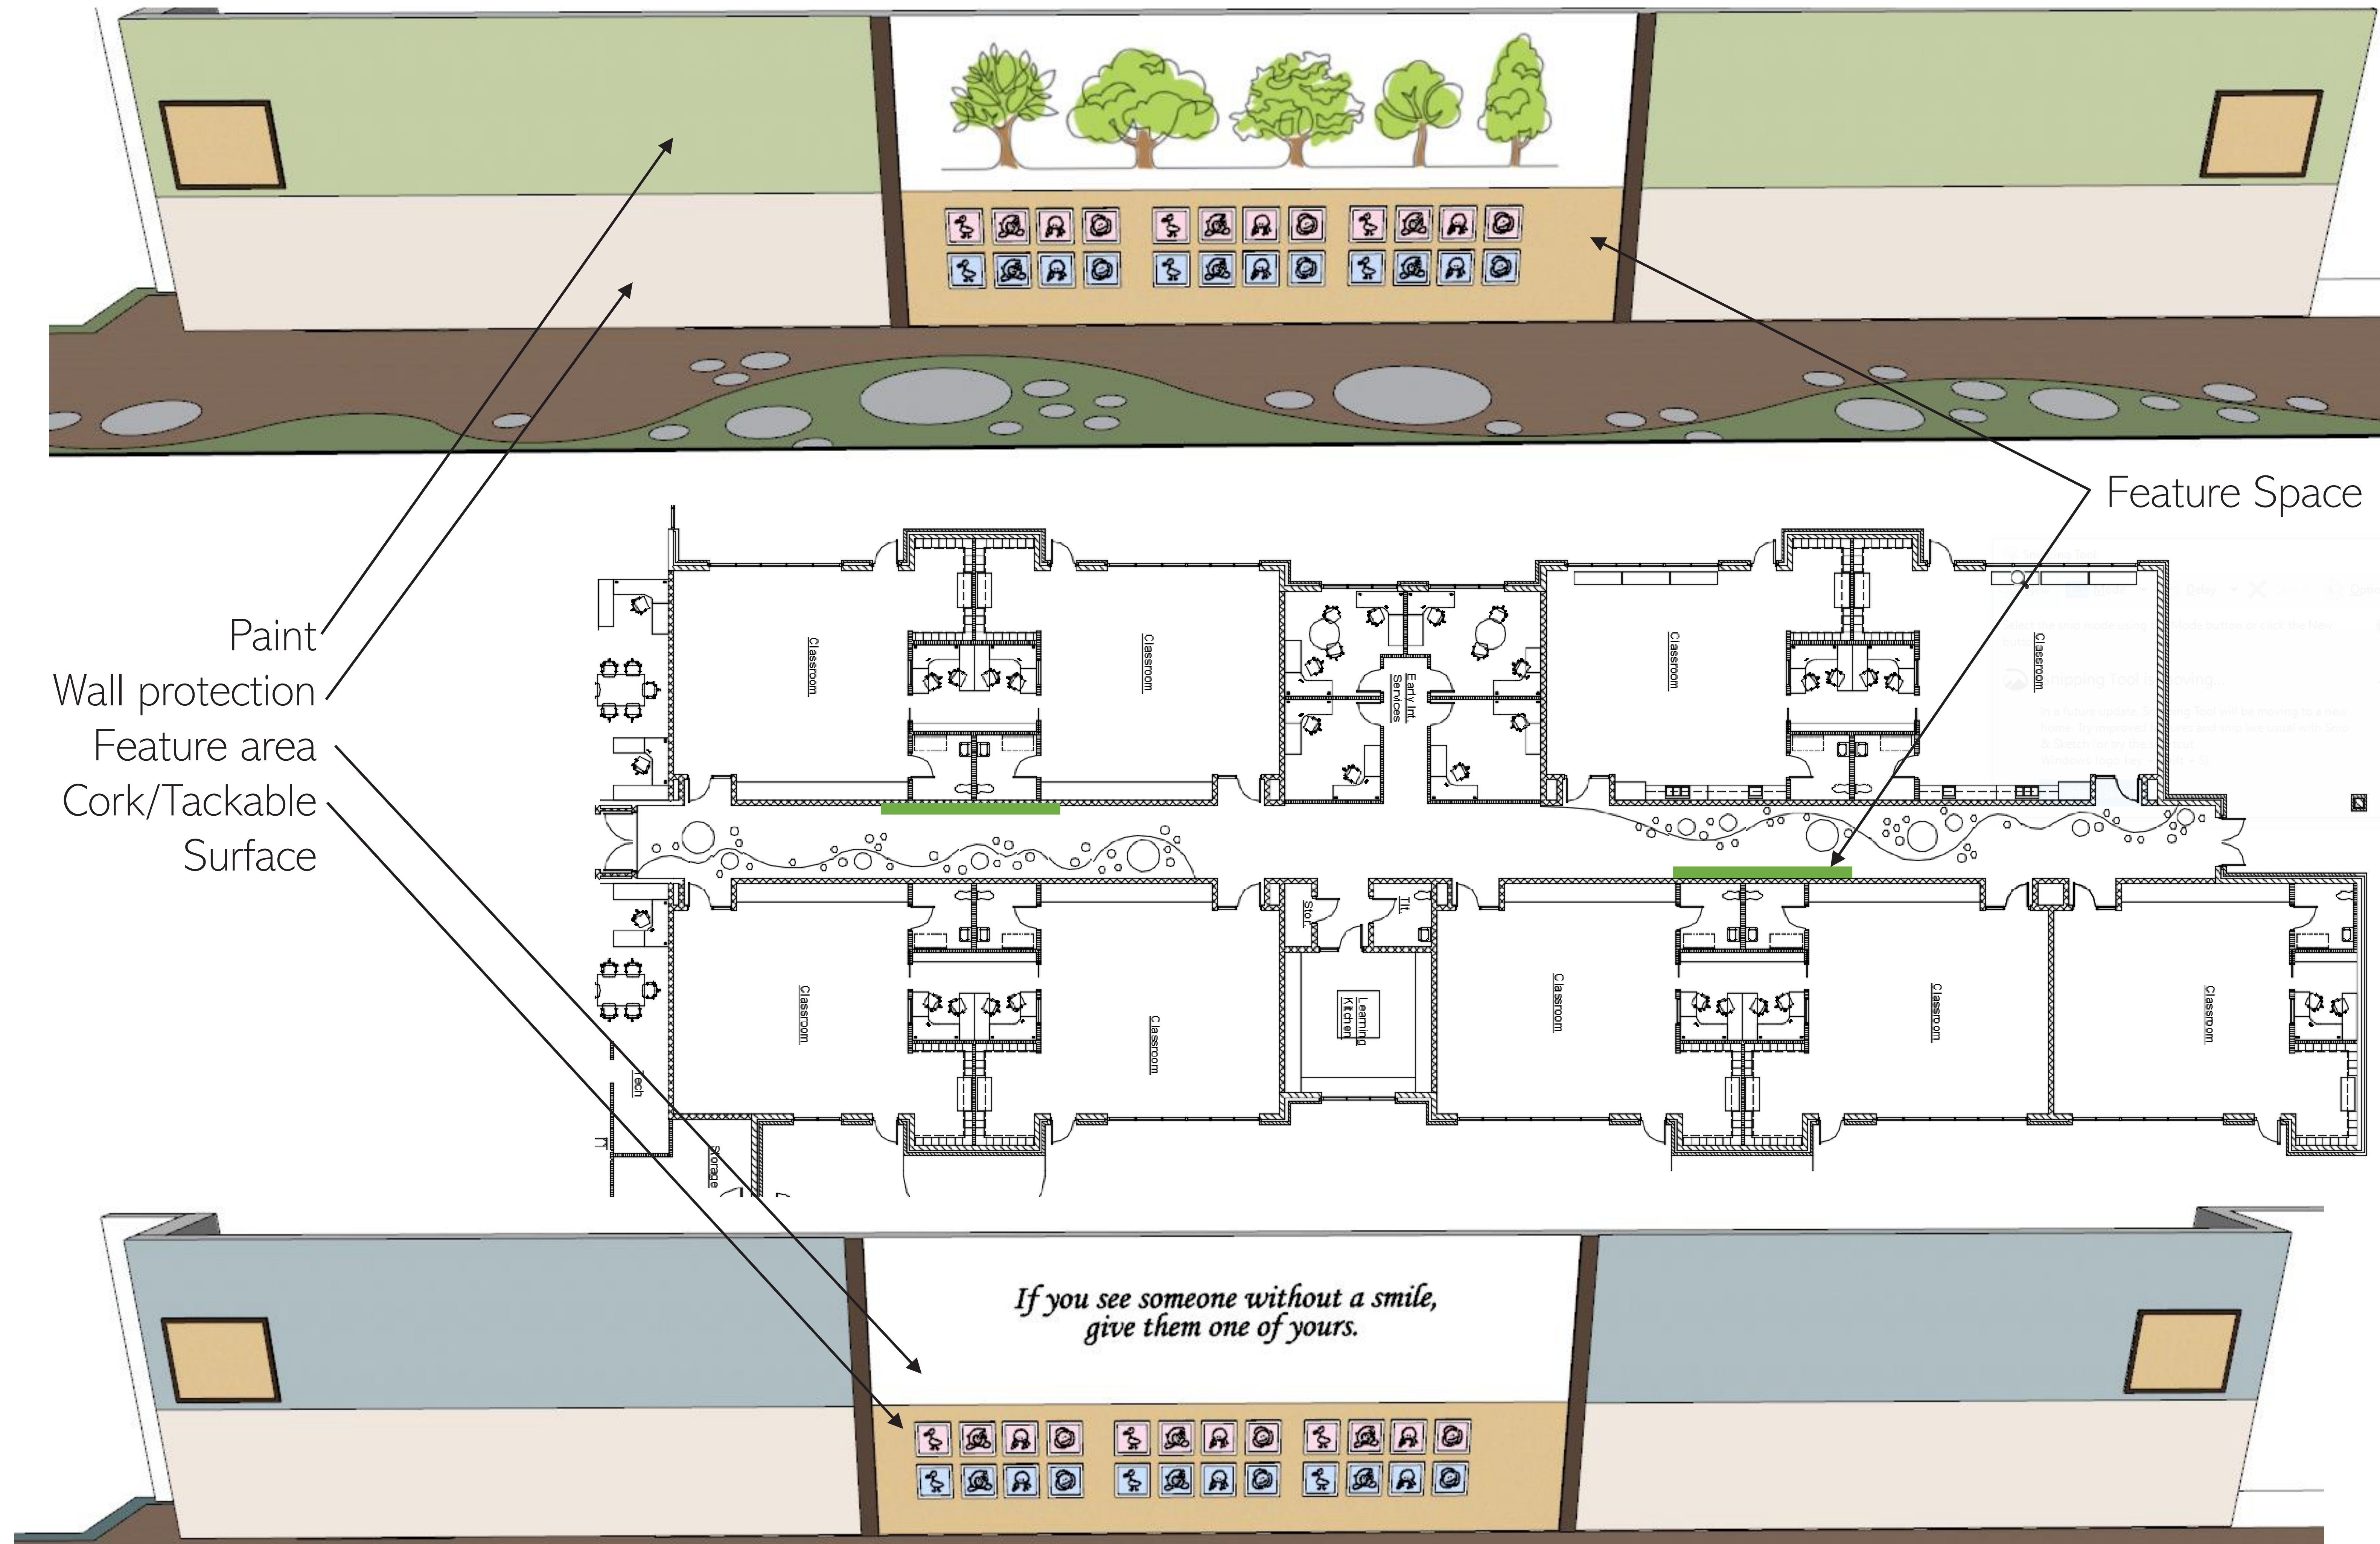

## CENTER HIGHLIGHTS:

- 67,700 sqft
- 27 Classrooms
- Large Motor Skills Room
- The "Messy" Kitchen Learning Area
- Extensive Playgrounds
- Family Welcome Center

## FLOOR PLAN